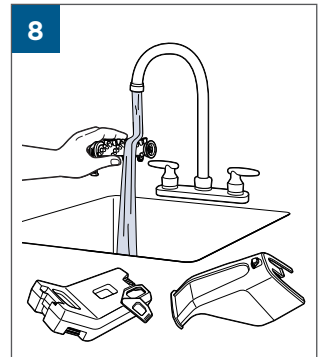

 Oxygen Boost

©2021 BISSELL Inc. All rights reserved.  
Part Number 1625202 01/21 RevA  
[global.BISSELL.com](http://global.BISSELL.com)