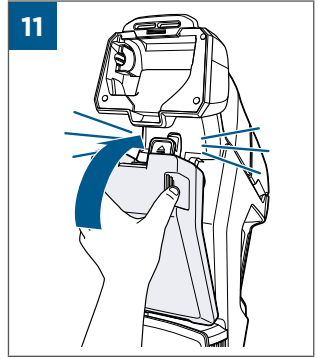

 Oxygen Boost

©2021 BISSELL Inc. All rights reserved.  
Part Number 1625202 01/21 RevA  
[global.BISSELL.com](http://global.BISSELL.com)