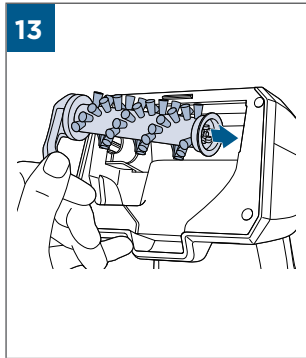

 Oxygen Boost

©2021 BISSELL Inc. All rights reserved.  
Part Number 1625202 01/21 RevA  
[global.BISSELL.com](http://global.BISSELL.com)