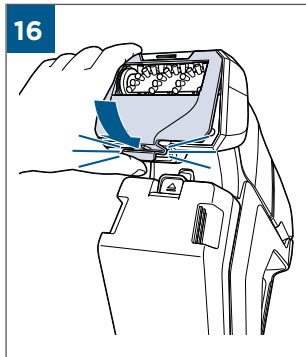

 Oxygen Boost

©2021 BISSELL Inc. All rights reserved.  
Part Number 1625202 01/21 RevA  
[global.BISSELL.com](http://global.BISSELL.com)