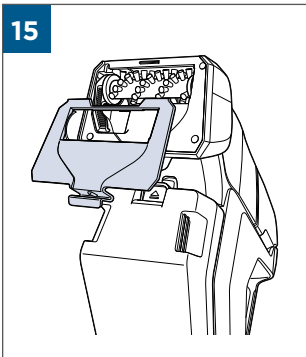

 Oxygen Boost

©2021 BISSELL Inc. All rights reserved.  
Part Number 1625202 01/21 RevA  
[global.BISSELL.com](http://global.BISSELL.com)