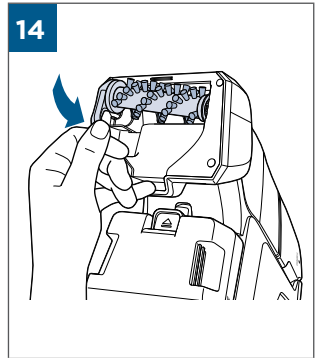

 Oxygen Boost

©2021 BISSELL Inc. All rights reserved.  
Part Number 1625202 01/21 RevA  
[global.BISSELL.com](http://global.BISSELL.com)