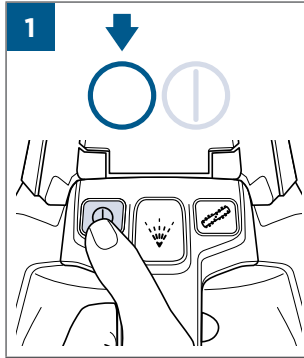

 Oxygen Boost

©2021 BISSELL Inc. All rights reserved.  
Part Number 1625202 01/21 RevA  
[global.BISSELL.com](http://global.BISSELL.com)