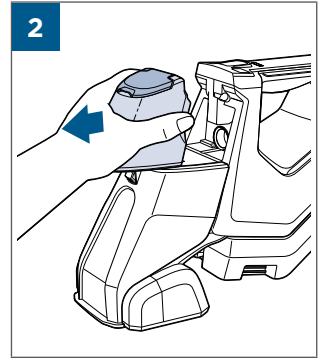

 Oxygen Boost

©2021 BISSELL Inc. All rights reserved.  
Part Number 1625202 01/21 RevA  
[global.BISSELL.com](http://global.BISSELL.com)