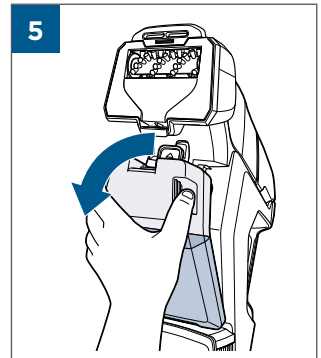

 Oxygen Boost

©2021 BISSELL Inc. All rights reserved.  
Part Number 1625202 01/21 RevA  
[global.BISSELL.com](http://global.BISSELL.com)